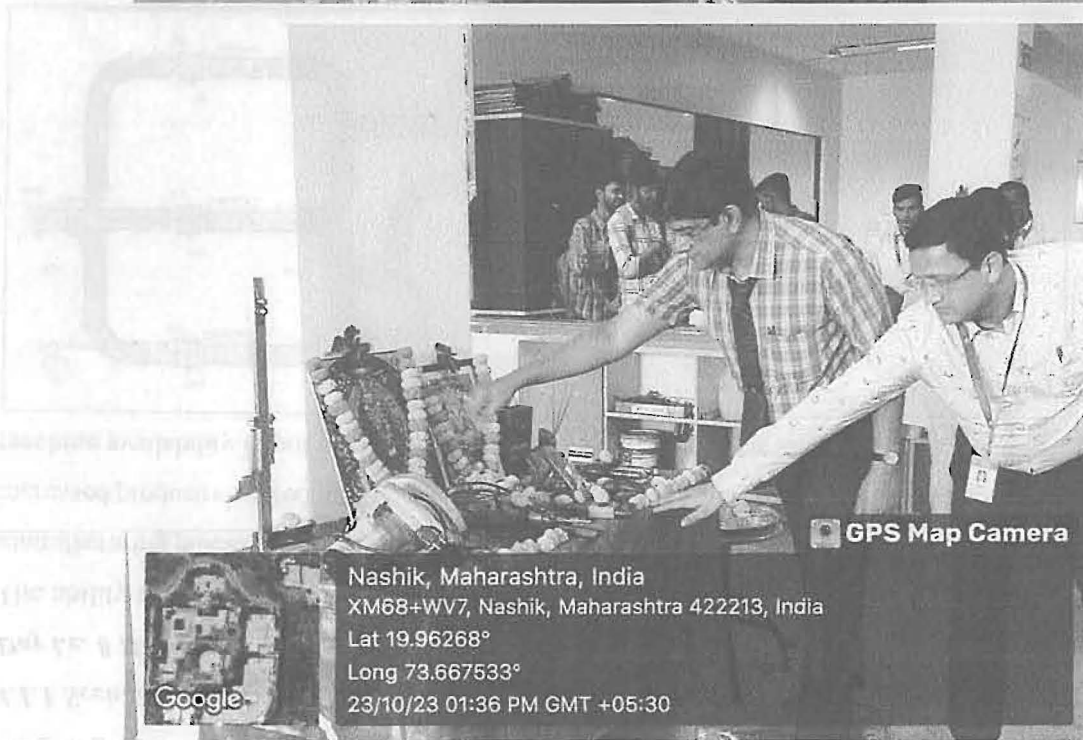

GPS Map Camera

Nashik, Maharashtra, India
XM68+WV7, Nashik, Maharashtra 422213, India
Lat 19.96268°
Long 73.667533°
23/10/23 01:37 PM GMT +05:30

GPS Map Camera

Nashik, Maharashtra, India
XM68+WV7, Nashik, Maharashtra 422213, India
Lat 19.96268°
Long 73.667533°
23/10/23 01:36 PM GMT +05:30