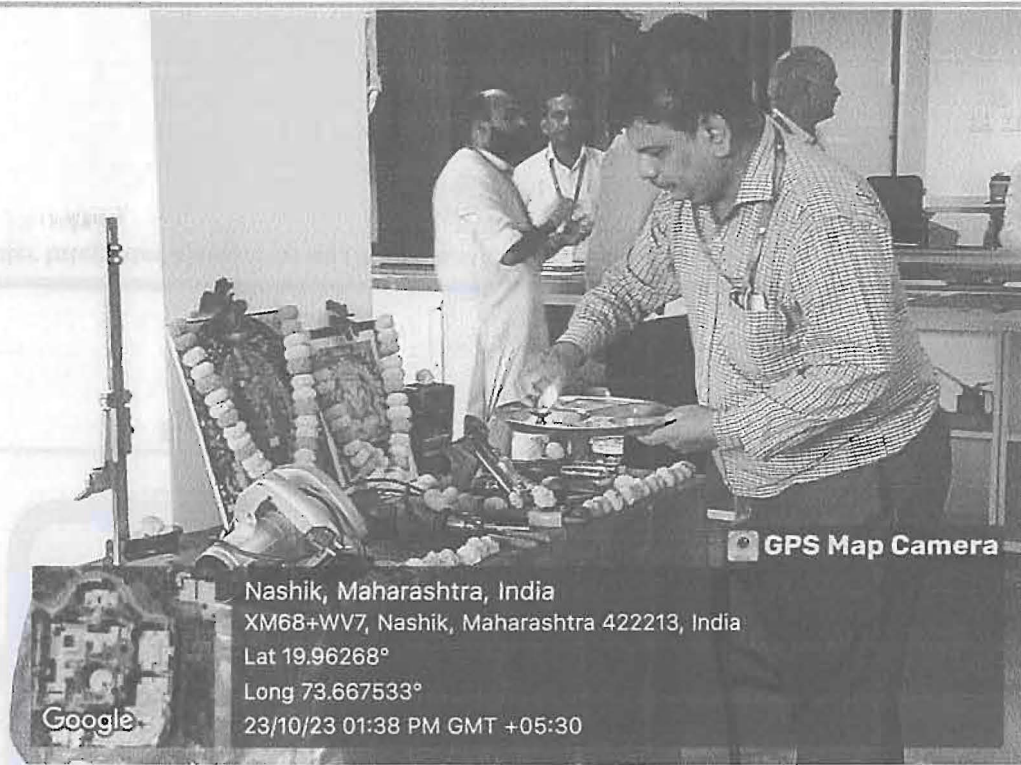

Nashik, Maharashtra, India
XM68+WV7, Nashik, Maharashtra 422213, India
Lat 19.96268°
Long 73.667533°
23/10/23 01:38 PM GMT +05:30

Google