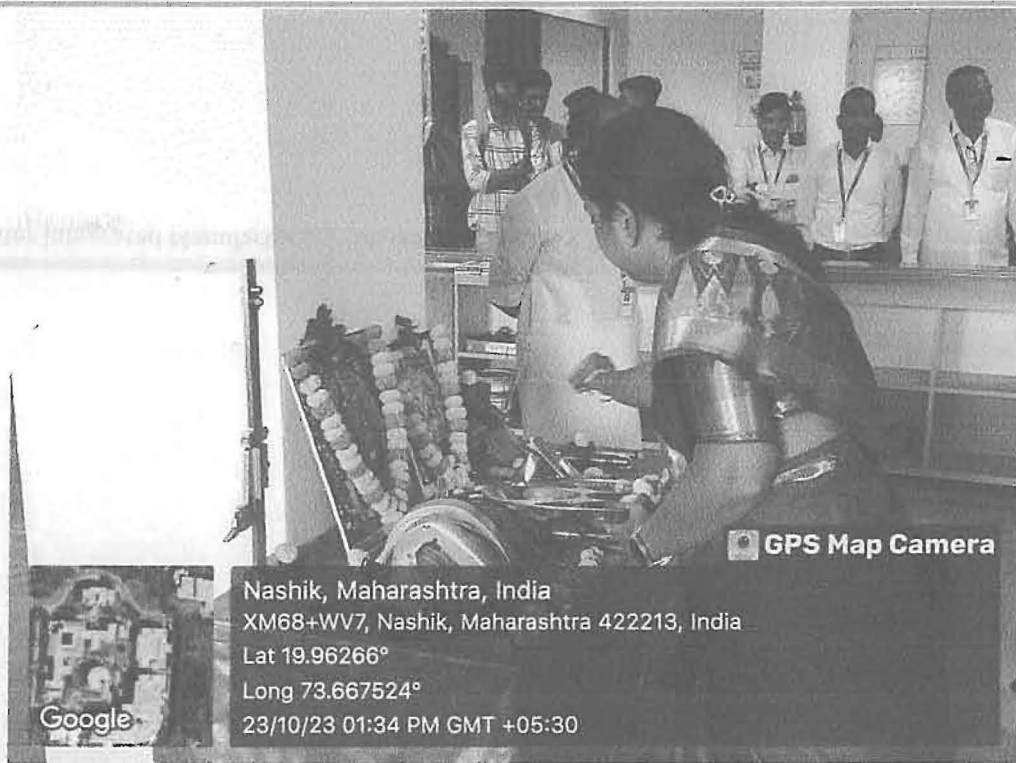

GPS Map Camera

Nashik, Maharashtra, India
XM68+WV7, Nashik, Maharashtra 422213, India
Lat 19.96266°
Long 73.667524°
23/10/23 01:34 PM GMT +05:30

Google